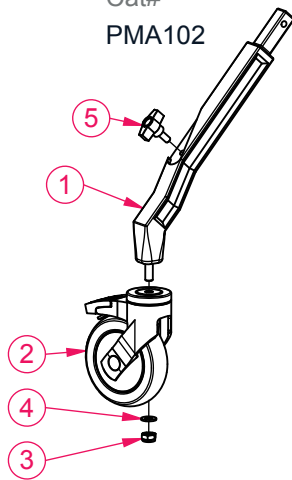

New Voyager Legs

Cat#
PMA102

Description

LEFT leg with wheel for Marimba Solist 4 1/3 oct & Marimba Concert

Pos#

Pos#	Cat#	Description
1	PM140	Left leg long model, black
2	PBW11	Castor with double break, 125 mm
3	PB312	Hexagon prevailing torque nut M10
4	PB408	Plain washer M10
5	PB508	Wing screw plastic M8x20, black

Cat#
PMA103

Description

RIGHT leg with wheel for Marimba Solist 4 1/3 oct & Marimba Concert

Pos#

Pos#	Cat#	Description
1	PM141	Right leg long model, black
2	PBW11	Castor with double break, 125 mm
3	PB312	Hexagon prevailing torque nut M10
4	PB408	Plain washer M10
5	PB508	Wing screw plastic M8x20, black

Cat#
PMA106

Description

LEFT leg with wheel for Xylophone & Marimba Junior 3 oct. & Marimba Solist 4 oct.

Pos#

Pos#	Cat#	Description
1	PM142	Left leg short model, black
2	PBW11	Castor with double break, 125 mm
3	PB312	Hexagon prevailing torque nut M10
4	PB408	Plain washer M10
5	PB508	Wing screw plastic M8x20, black

Cat#
PMA107

Description

RIGHT leg with wheel for Xylophone & Marimba Junior 3 oct. & Marimba Solist 4 oct.

Pos#

Pos#	Cat#	Description
1	PM143	Right leg short model, black
2	PBW11	Castor with double break, 125 mm
3	PB312	Hexagon prevailing torque nut M10
4	PB408	Plain washer M10
5	PB508	Wing screw plastic M8x20, black