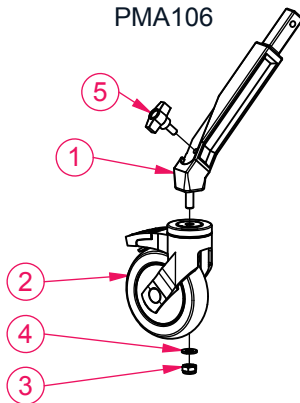

New Voyager Legs

Cat#
PMA102

Description

LEFT leg with wheel for Marimba Solist 4 1/3 oct & Marimba Concert

Pos#

Pos#	Cat#	Description
1	PM140	Left leg long model, black
2	PBW11	Castor with double break, 125 mm
3	PB312	Hexagon prevailing torque nut M10
4	PB408	Plain washer M10
5	PB508	Wing screw plastic M8x20, black

Cat#
PMA103

Description

RIGHT leg with wheel for Marimba Solist 4 1/3 oct & Marimba Concert

Pos#

Pos#	Cat#	Description
1	PM141	Right leg long model, black
2	PBW11	Castor with double break, 125 mm
3	PB312	Hexagon prevailing torque nut M10
4	PB408	Plain washer M10
5	PB508	Wing screw plastic M8x20, black

Cat#
PMA106

Description

LEFT leg with wheel for Xylophone & Marimba Junior 3 oct. & Marimba Solist 4 oct.

Pos#

Pos#	Cat#	Description
1	PM142	Left leg short model, black
2	PBW11	Castor with double break, 125 mm
3	PB312	Hexagon prevailing torque nut M10
4	PB408	Plain washer M10
5	PB508	Wing screw plastic M8x20, black

Cat#
PMA107

Description

RIGHT leg with wheel for Xylophone & Marimba Junior 3 oct. & Marimba Solist 4 oct.

Pos#

Pos#	Cat#	Description
1	PM143	Right leg short model, black
2	PBW11	Castor with double break, 125 mm
3	PB312	Hexagon prevailing torque nut M10
4	PB408	Plain washer M10
5	PB508	Wing screw plastic M8x20, black