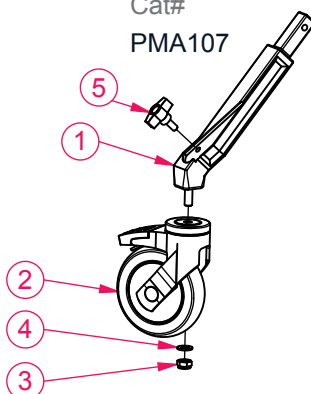

New Voyager Legs

Cat#
PMA102

Description

LEFT leg with wheel for Marimba Solist 4 1/3 oct & Marimba Concert

Pos#

Pos#	Cat#	Description
1	PM140	Left leg long model, black
2	PBW11	Castor with double break, 125 mm
3	PB312	Hexagon prevailing torque nut M10
4	PB408	Plain washer M10
5	PB508	Wing screw plastic M8x20, black

Cat#
PMA103

Description

RIGHT leg with wheel for Marimba Solist 4 1/3 oct & Marimba Concert

Pos#

Pos#	Cat#	Description
1	PM141	Right leg long model, black
2	PBW11	Castor with double break, 125 mm
3	PB312	Hexagon prevailing torque nut M10
4	PB408	Plain washer M10
5	PB508	Wing screw plastic M8x20, black

Cat#
PMA106

Description

LEFT leg with wheel for Xylophone & Marimba Junior 3 oct. & Marimba Solist 4 oct.

Pos#

Pos#	Cat#	Description
1	PM142	Left leg short model, black
2	PBW11	Castor with double break, 125 mm
3	PB312	Hexagon prevailing torque nut M10
4	PB408	Plain washer M10
5	PB508	Wing screw plastic M8x20, black

Cat#
PMA107

Description

RIGHT leg with wheel for Xylophone & Marimba Junior 3 oct. & Marimba Solist 4 oct.

Pos#

Pos#	Cat#	Description
1	PM143	Right leg short model, black
2	PBW11	Castor with double break, 125 mm
3	PB312	Hexagon prevailing torque nut M10
4	PB408	Plain washer M10
5	PB508	Wing screw plastic M8x20, black