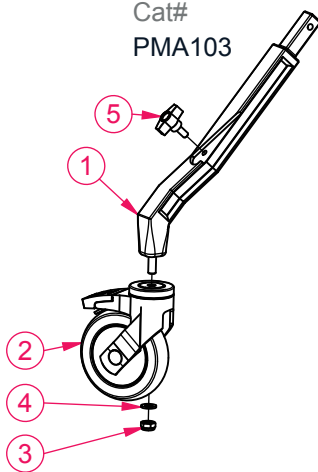

New Voyager Legs

Cat#
PMA102

Description

LEFT leg with wheel for Marimba Solist 4 1/3 oct & Marimba Concert

Pos#

Pos#	Cat#	Description
1	PM140	Left leg long model, black
2	PBW11	Castor with double break, 125 mm
3	PB312	Hexagon prevailing torque nut M10
4	PB408	Plain washer M10
5	PB508	Wing screw plastic M8x20, black

Cat#
PMA103

Description

RIGHT leg with wheel for Marimba Solist 4 1/3 oct & Marimba Concert

Pos#

Pos#	Cat#	Description
1	PM141	Right leg long model, black
2	PBW11	Castor with double break, 125 mm
3	PB312	Hexagon prevailing torque nut M10
4	PB408	Plain washer M10
5	PB508	Wing screw plastic M8x20, black

Cat#
PMA106

Description

LEFT leg with wheel for Xylophone & Marimba Junior 3 oct. & Marimba Solist 4 oct.

Pos#

Pos#	Cat#	Description
1	PM142	Left leg short model, black
2	PBW11	Castor with double break, 125 mm
3	PB312	Hexagon prevailing torque nut M10
4	PB408	Plain washer M10
5	PB508	Wing screw plastic M8x20, black

Cat#
PMA107

Description

RIGHT leg with wheel for Xylophone & Marimba Junior 3 oct. & Marimba Solist 4 oct.

Pos#

Pos#	Cat#	Description
1	PM143	Right leg short model, black
2	PBW11	Castor with double break, 125 mm
3	PB312	Hexagon prevailing torque nut M10
4	PB408	Plain washer M10
5	PB508	Wing screw plastic M8x20, black