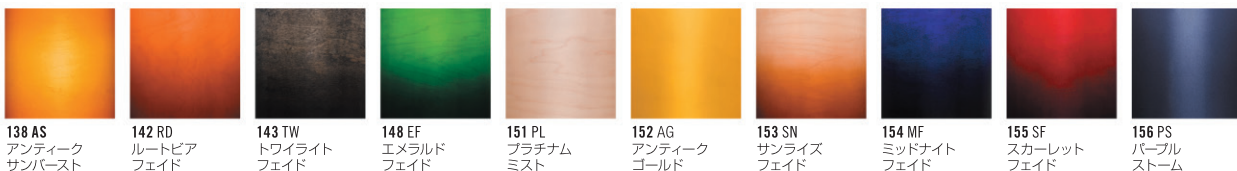

COLOR CHART

Reference | Reference Pure | Masters Premium

Lacquer Finish

Covered Finish